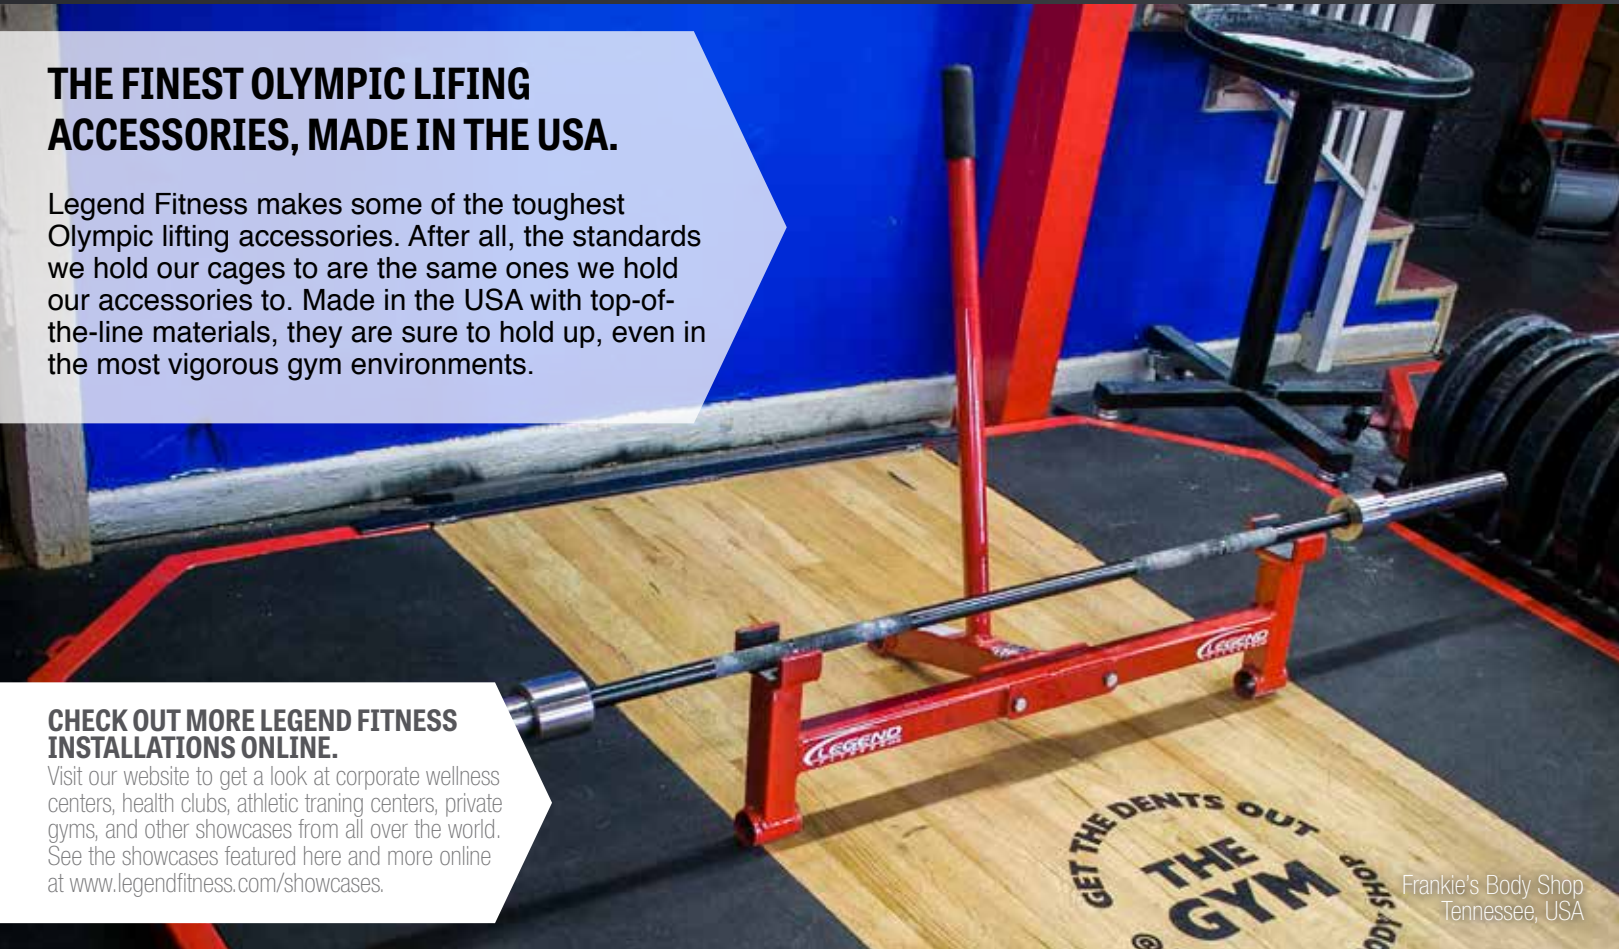

THE FINEST OLYMPIC LIFTING ACCESSORIES, MADE IN THE USA.

Legend Fitness makes some of the toughest Olympic lifting accessories. After all, the standards we hold our cages to are the same ones we hold our accessories to. Made in the USA with top-of-the-line materials, they are sure to hold up, even in the most vigorous gym environments.

CHECK OUT MORE LEGEND FITNESS INSTALLATIONS ONLINE.

Visit our website to get a look at corporate wellness centers, health clubs, athletic training centers, private gyms, and other showcases from all over the world. See the showcases featured here and more online at www.legendfitness.com/showcases.