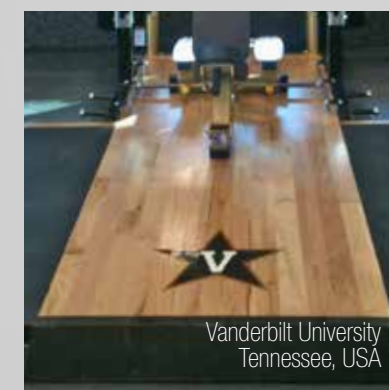

3144-P CUSTOM LOGO ON PLATFORM

Printed in full color on high-quality 3M material and preserved under our industry-exclusive wood varnishing and finishing process. Only available for platforms with wood inserts. Available for an additional cost.

Vanderbilt University
Tennessee, USA

3205 BENCH TRANSPORT OPTION

Includes wheels and handles. Can be added to any Legend Fitness utility bench for easy transport and movement through your facility.